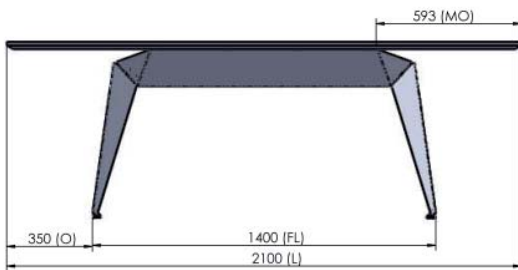

Dimensions (mm): bases available in three sizes to suit a range of tops from length 1600-2400 x width 900-1100. Height of the base is adjustable from 690 mm to 705 mm. See drawings on next page

Materials: powder coated steel base

Colours: black or white

Outdoor use: no

T2 - 1800 mm

T2 - 2000 mm

T2 - 2300 mm

T2 - 2100 mm

T2 - 2400 mm

- O Overhang
- MO
- MW
- FW
- FL