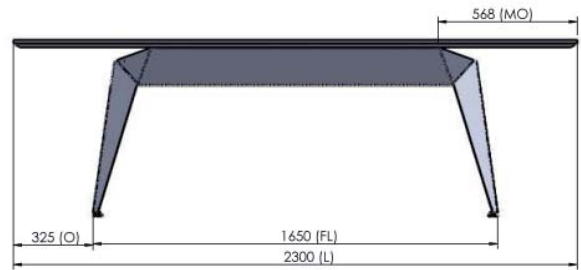

Dimensions (mm): bases available in three sizes to suit a range of tops from length 1600-2400 x width 900-1100. Height of the base is adjustable from 690 mm to 705 mm. See drawings on next page

Materials: powder coated steel base

Colours: black or white

Outdoor use: no

T2 - 1800 mm

T2 - 2000 mm

T2 - 2300 mm

T2 - 2100 mm

T2 - 2400 mm

- O Overhang
- MO
- MW
- FW
- FL