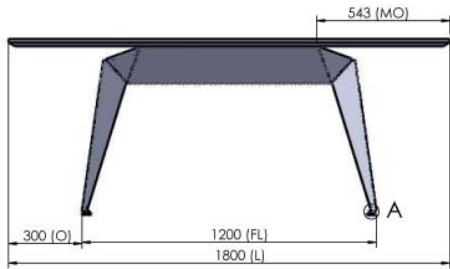

Dimensions (mm): bases available in three sizes to suit a range of tops from length 1600-2400 x width 900-1100. Height of the base is adjustable from 690 mm to 705 mm. See drawings on next page

Materials: powder coated steel base

Colours: black or white

Outdoor use: no

T2 - 1800 mm

T2 - 2000 mm

T2 - 2300 mm

T2 - 2100 mm

T2 - 2400 mm

- O Overhang
- MO
- MW
- FW
- FL