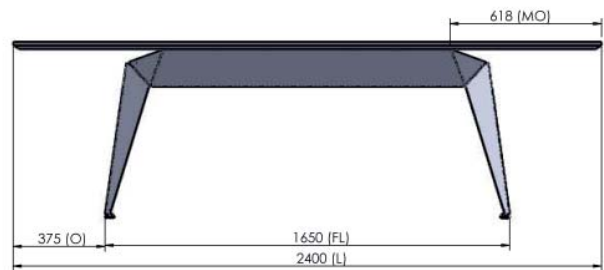

Dimensions (mm): bases available in three sizes to suit a range of tops from length 1600-2400 x width 900-1100. Height of the base is adjustable from 690 mm to 705 mm. See drawings on next page

Materials: powder coated steel base

Colours: black or white

Outdoor use: no

T2 - 1800 mm

T2 - 2000 mm

T2 - 2300 mm

T2 - 2100 mm

T2 - 2400 mm

- O Overhang
- MO
- MW
- FW
- FL