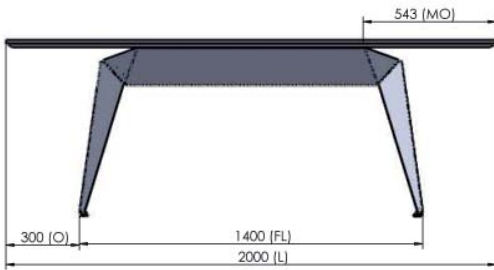

Dimensions (mm): bases available in three sizes to suit a range of tops from length 1600-2400 x width 900-1100. Height of the base is adjustable from 690 mm to 705 mm. See drawings on next page

Materials: powder coated steel base

Colours: black or white

Outdoor use: no

T2 - 1800 mm

T2 - 2000 mm

T2 - 2300 mm

T2 - 2100 mm

T2 - 2400 mm

- O Overhang
- MO
- MW
- FW
- FL